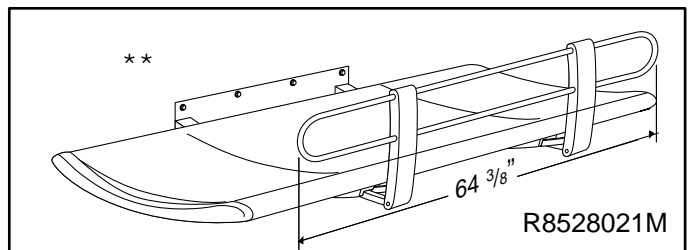

# Pressalit Fixed Height Changing Table

Shower Drain  
Location (optional)

NOTE: This product may be used in a shower in conjunction with a hand-held shower and floor or wall drain (as shown). If the product is to be used only for changing and dressing the flexible drain outlet shown in this drawing may be removed at installation.

# Pressalit Fixed Height Changing Table

Product dimensions and installation

01/07/Mounting Info · Page 2/2

\*\*Safety side rails are optional.