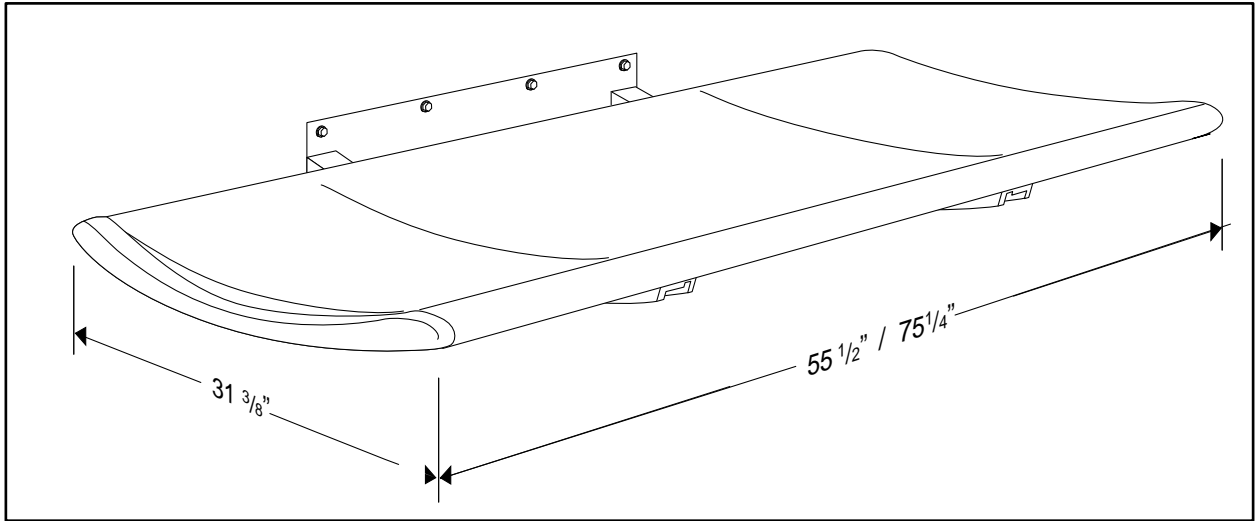

# Pressalit Fixed Height Changing Table

Shower Drain  
Location (optional)

NOTE: This product may be used in a shower in conjunction with a hand-held shower and floor or wall drain (as shown). If the product is to be used only for changing and dressing the flexible drain outlet shown in this drawing may be removed at installation.

# Pressalit Fixed Height Changing Table

Product dimensions and installation

01/07/Mounting Info · Page 2/2

\*\*Safety side rails are optional.