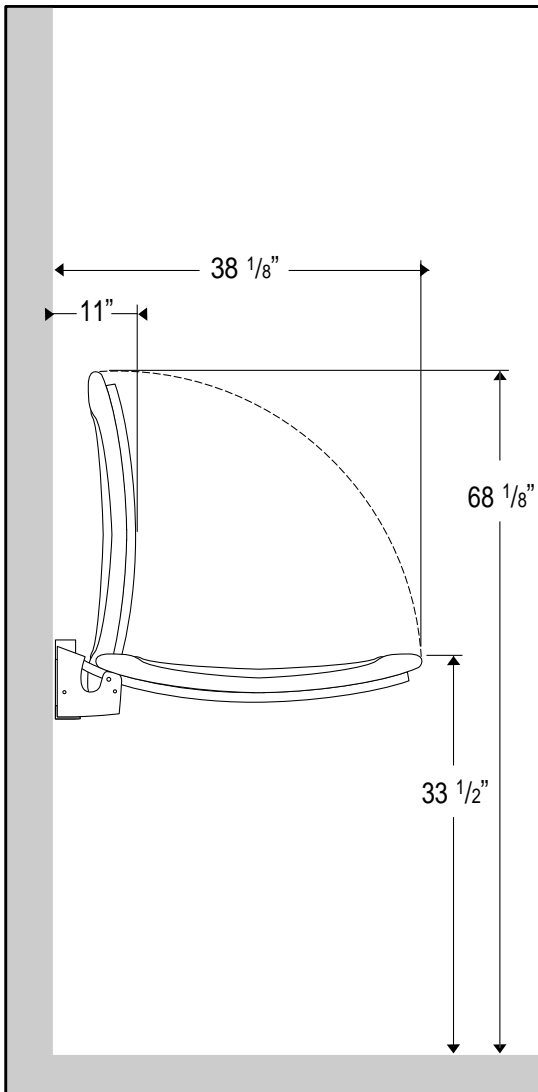

# Pressalit Fixed Height Changing Table

Shower Drain  
Location (optional)

NOTE: This product may be used in a shower in conjunction with a hand-held shower and floor or wall drain (as shown). If the product is to be used only for changing and dressing the flexible drain outlet shown in this drawing may be removed at installation.

# Pressalit Fixed Height Changing Table

Product dimensions and installation

01/07/Mounting Info · Page 2/2

\*\*Safety side rails are optional.