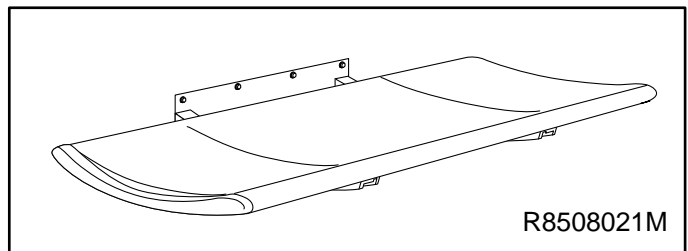

# Pressalit Fixed Height Changing Table

Shower Drain  
Location (optional)

NOTE: This product may be used in a shower in conjunction with a hand-held shower and floor or wall drain (as shown). If the product is to be used only for changing and dressing the flexible drain outlet shown in this drawing may be removed at installation.

# Pressalit Fixed Height Changing Table

Product dimensions and installation

01/07/Mounting Info · Page 2/2

\*\*Safety side rails are optional.