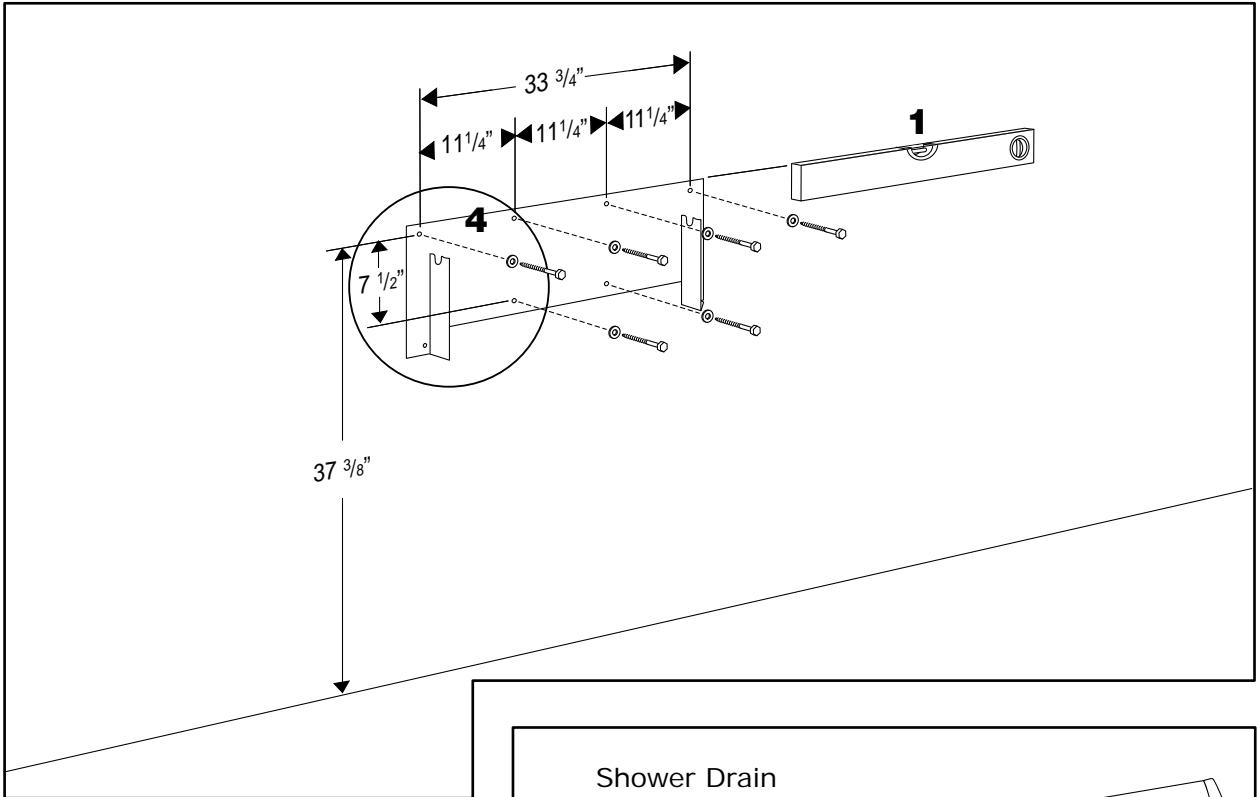

# Pressalit Fixed Height Changing Table

Shower Drain  
Location (optional)

NOTE: This product may be used in a shower in conjunction with a hand-held shower and floor or wall drain (as shown). If the product is to be used only for changing and dressing the flexible drain outlet shown in this drawing may be removed at installation.

# Pressalit Fixed Height Changing Table

Product dimensions and installation

01/07/Mounting Info · Page 2/2

\*\*Safety side rails are optional.