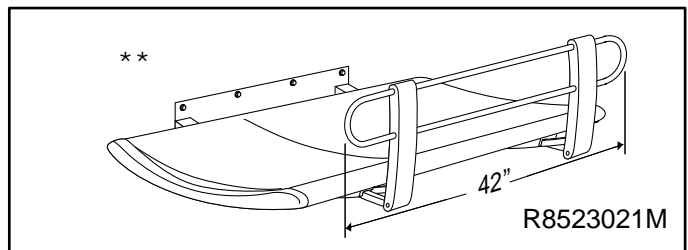

# Pressalit Fixed Height Changing Table

Shower Drain  
Location (optional)

NOTE: This product may be used in a shower in conjunction with a hand-held shower and floor or wall drain (as shown). If the product is to be used only for changing and dressing the flexible drain outlet shown in this drawing may be removed at installation.

# Pressalit Fixed Height Changing Table

Product dimensions and installation

01/07/Mounting Info · Page 2/2

\*\*Safety side rails are optional.