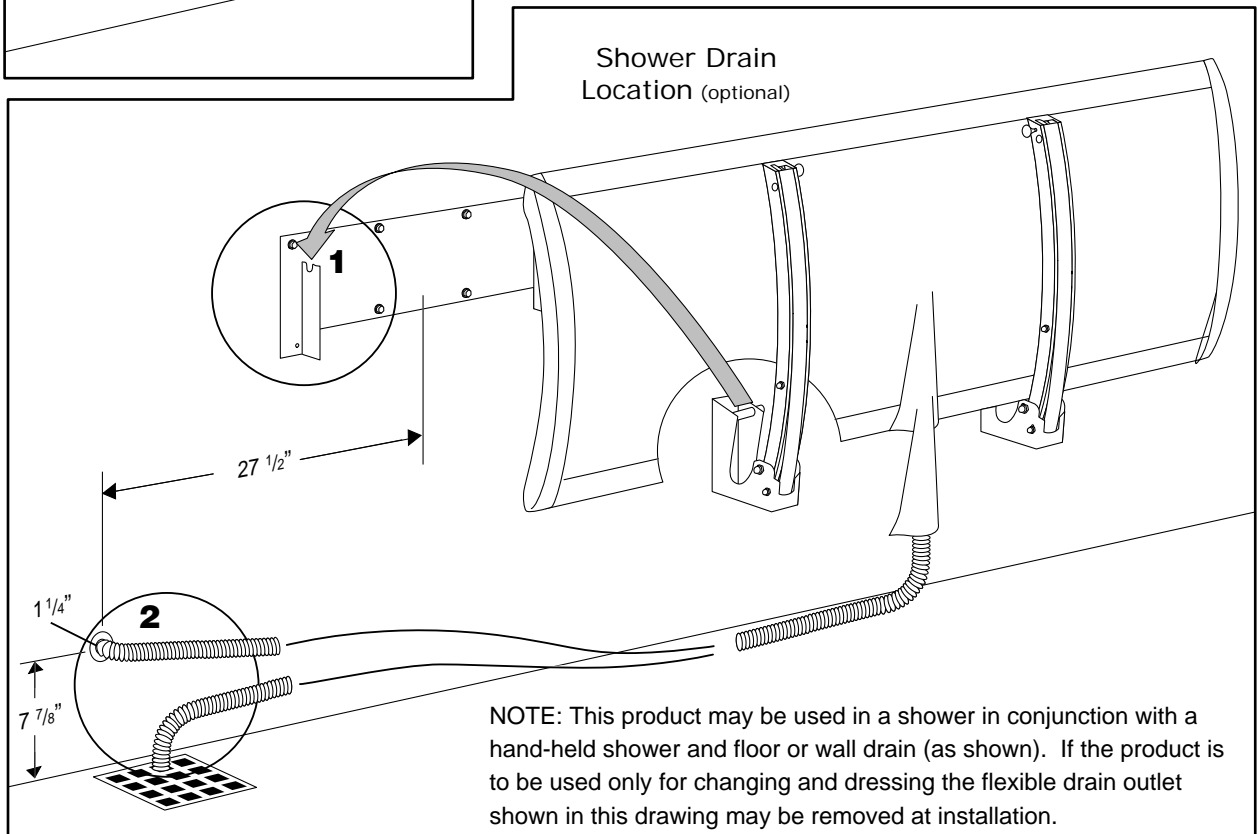

# Pressalit Fixed Height Changing Table

Shower Drain  
Location (optional)

NOTE: This product may be used in a shower in conjunction with a hand-held shower and floor or wall drain (as shown). If the product is to be used only for changing and dressing the flexible drain outlet shown in this drawing may be removed at installation.

# Pressalit Fixed Height Changing Table

Product dimensions and installation

01/07/Mounting Info · Page 2/2

\*\*Safety side rails are optional.