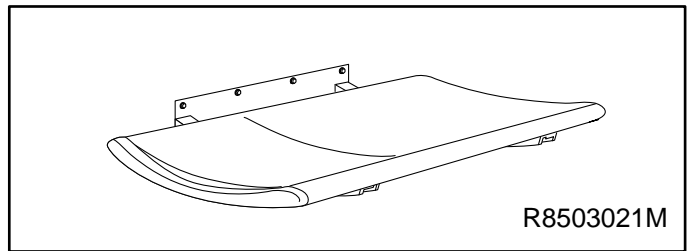

# Pressalit Fixed Height Changing Table

Shower Drain  
Location (optional)

NOTE: This product may be used in a shower in conjunction with a hand-held shower and floor or wall drain (as shown). If the product is to be used only for changing and dressing the flexible drain outlet shown in this drawing may be removed at installation.

# Pressalit Fixed Height Changing Table

Product dimensions and installation

01/07/Mounting Info · Page 2/2

\*\*Safety side rails are optional.