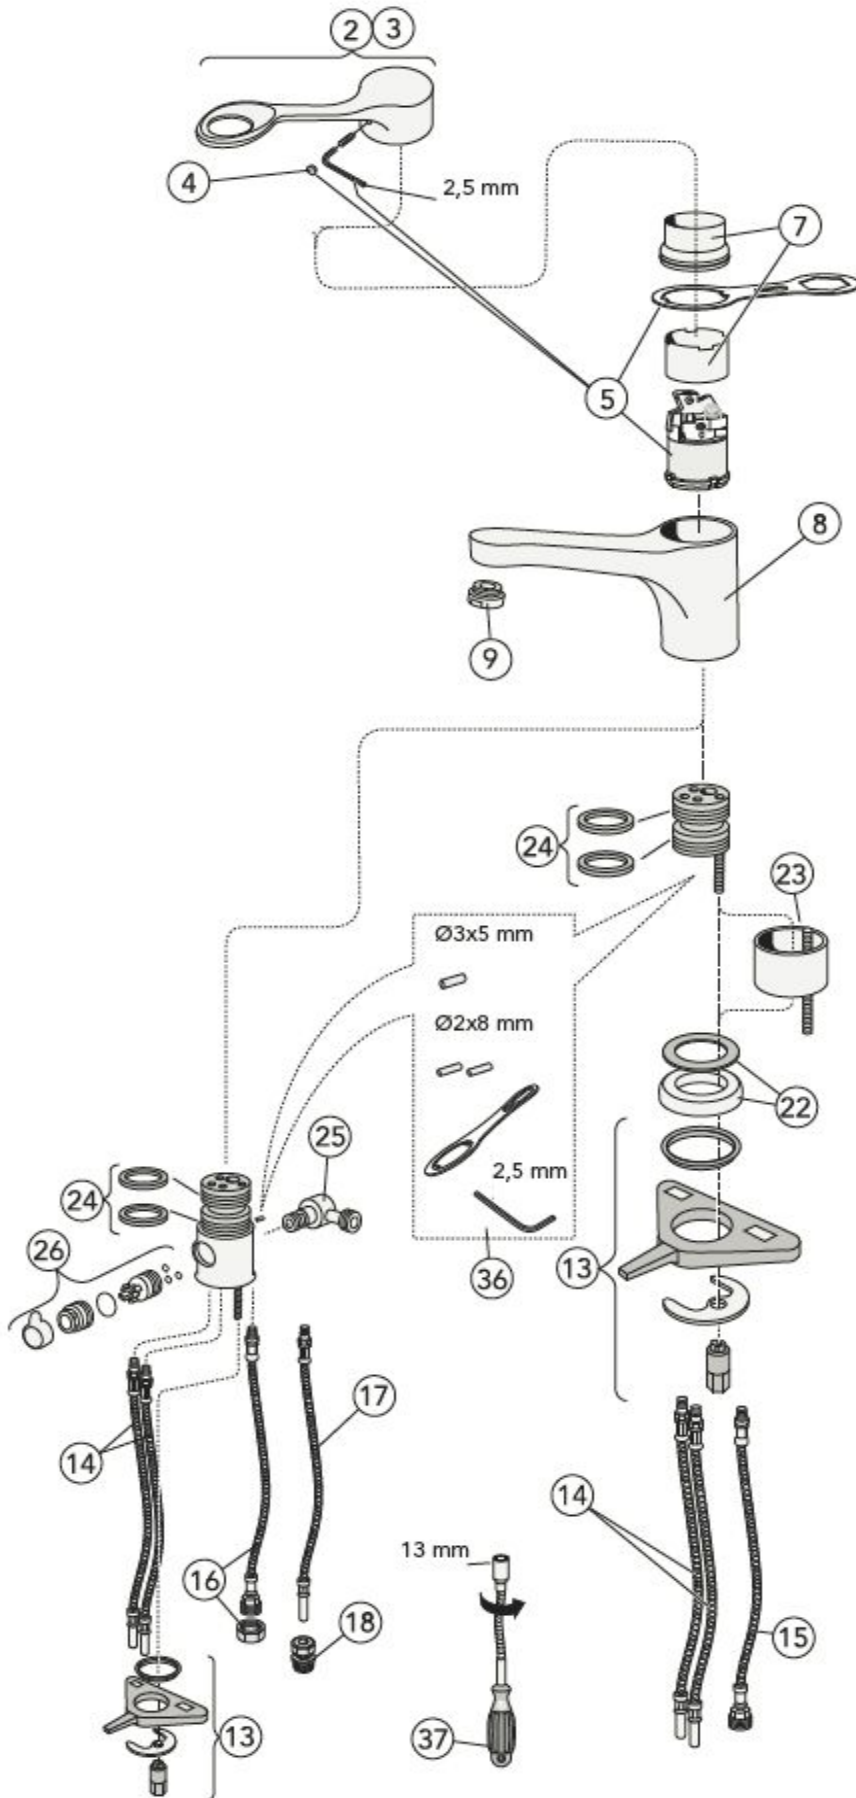

Water Saving Adjustment

2

Comfort Flow

3

Temperature Control

Energy Saving Adjustment

Subject to alteration without further notice.

MAX-Ability®

Cleaning

Maintenance

Part Numbers:

- 1 GB41637250
- 2 GB41637360 01
- 3 GB41637363 01
- 4 GB41634828 01
- 5 GB41637267 01
- 6 GB41637261 01
- 7 GB41638202
- 8 GB41638197
- 9 GB41630131 01
- 10 GB41637270 01
- 11 GB41637280 01
- 12 GB41637282-01

- 13 GB41634157 01
- 14 GB41637161 02
- 15 GB41638224 01
- 16 GB41638220 01
- 17 GB41638199 01
- 18 FG032033520
- 19 GB41636263 00
- 20 GB41633860 33
- 21 GB41637575
- 22 GB41638218 01
- 23 GB41632834
- 24 GB41633971 02

- 25 GB41635790 01
- 26 GB41635762 3301
- 27 GB41637450
- 28 GB41632625 01
- 29 GB41637453
- 30 GB41630305
- 31 GB41637445
- 32 GB41632633 01
- 33 GB41637446
- 34 GB41638453 01
- 35 GB41636575 01
- 36 GB41633972
- 37 GB43000014 01