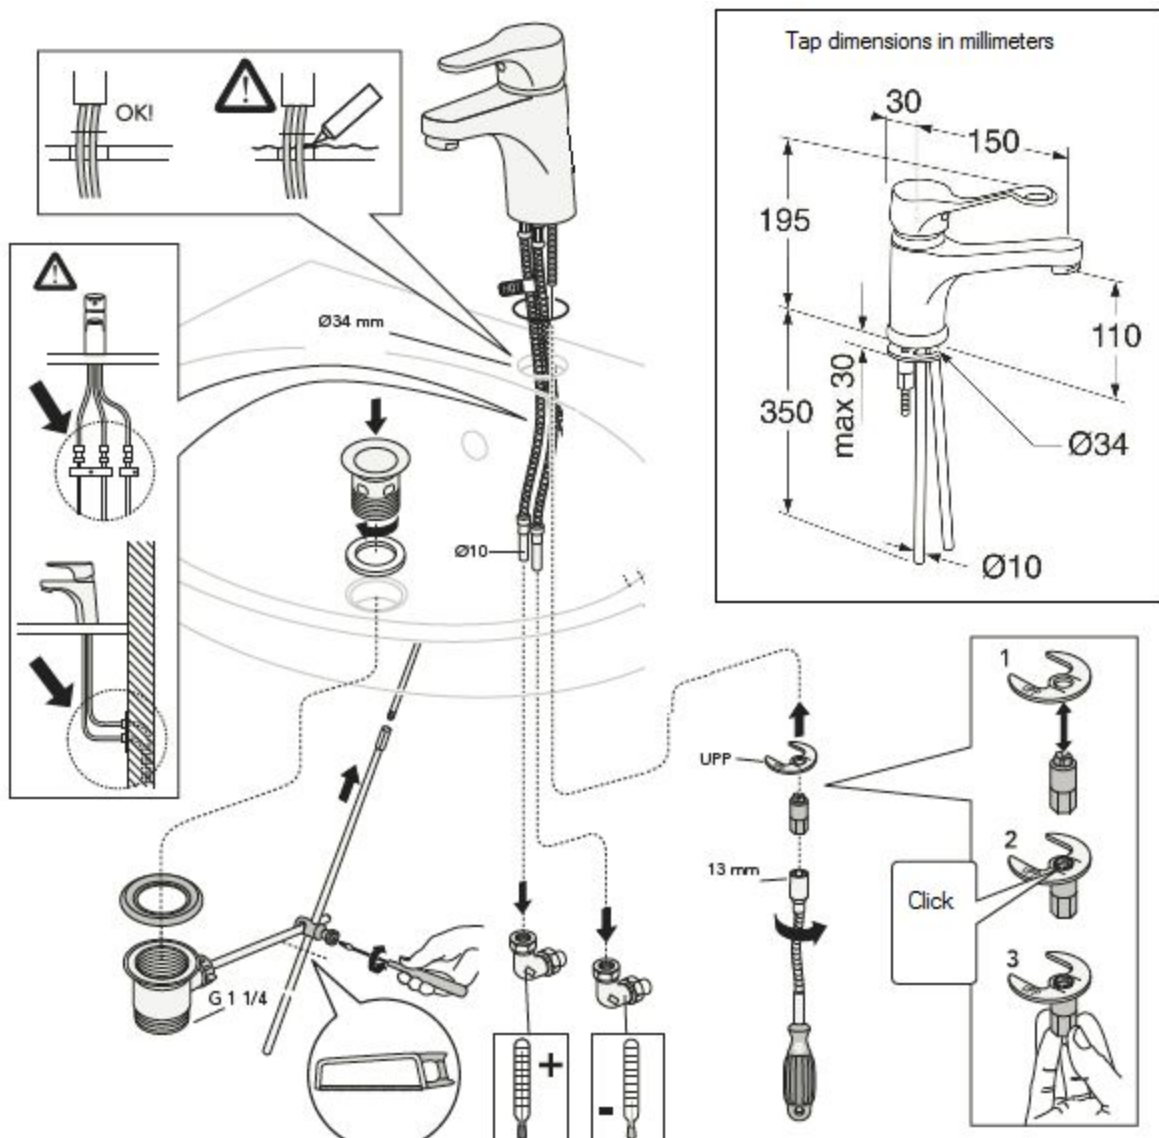

Pressalit Care Adjustable Height Bathroom Sink

Sink Tap Installation Drawing

Call us at 800 577-1555 for installation support or technical assistance.

Subject to alteration without further notice.

MAX-Ability®

Water Saving Adjustment

2

Comfort Flow

3

Temperature Control

Energy Saving Adjustment

Subject to alteration without further notice.

MAX-Ability®

Cleaning

Maintenance

Part Numbers:

- 1 GB41637250
- 2 GB41637360 01
- 3 GB41637363 01
- 4 GB41634828 01
- 5 GB41637267 01
- 6 GB41637261 01
- 7 GB41638202
- 8 GB41638197
- 9 GB41630131 01
- 10 GB41637270 01
- 11 GB41637280 01
- 12 GB41637282-01

- 25 GB41635790 01
- 26 GB41635762 3301
- 27 GB41637450
- 28 GB41632625 01
- 29 GB41637453
- 30 GB41630305
- 31 GB41637445
- 32 GB41632633 01
- 33 GB41637446
- 34 GB41638453 01
- 35 GB41636575 01
- 36 GB41633972
- 37 GB43000014 01