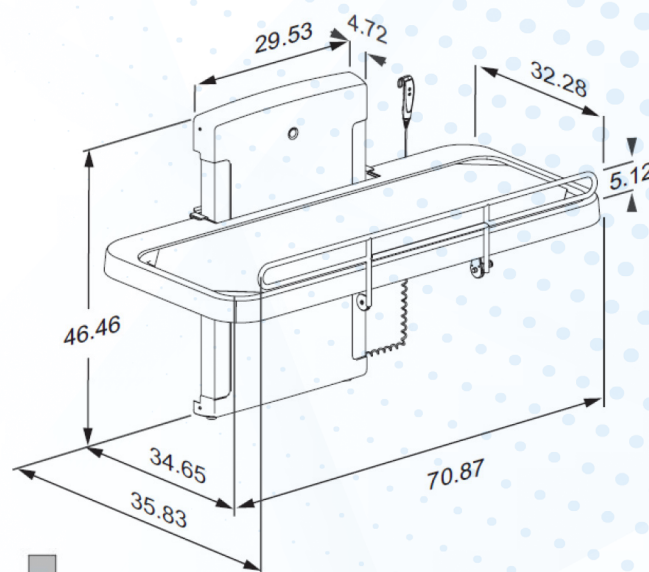

Retrofit friendly.
Anchors to wood blocking, masonry or concrete.
Mounting hardware included.

Convenience & Accessibility

- ✓ Powered Adjustment, Wall Mounted, Folding
- ✓ Receiver tray captures fluids. Efficient comfort and safety for user AND caregiver.
- ✓ Powder-lacquered stainless steel frame.
- ✓ Pneumatic cylinders for easy folding.
- ✓ Suitable for use with hand-held shower. (Not intended for shallow bathing. Keep mattress in place while in use.)
- ✓ PVC (phthalate-free) pliable mattress.
Choose:
 - Machine-washable mesh cover. (Model 2000)
 - Coated canvas for easy wipe-ups. (Model 2100)
- ✓ Expected service life: 10 years (institutional use) with recommended maintenance.
- ✓ Accommodates anyone who can't use a toilet.
- ✓ Folds easily to maximize floor space.
- ✓ Comfortable, supple, removable mattress.
- ✓ Includes side rail, safety belt, wired hand control.

Pressalit 2000/2100 Adjustable Adult Changing Table

Go Beyond ADA. Take Abilities to the MAX!!!

- ✓ Product price and shipping discount when purchasing multiple units.
- ✓ Limited five year warranty.
- ✓ Exceptional service since 1993.
- ✓ Complete online pricing and quote requests.
- ✓ Adjusts from 12" to 39.5"
Table: 32.25" wide x 71" long
Projection from wall:
 - Folded: 9.5"
 - Unfolded: 34.5"
- ✓ Weight capacity: 385 lbs
- ✓ Delivery: 1-2 weeks
- ✓ Operates at 24v /1amp via 120v wall outlet.
- ✓ Integrated transformer and US 8' power cord included.
- ✓ Linak liquid tight actuator and control system.
- ✓ Noise level: 48 decibel. Whisper quiet.
- ✓ All components, including hand control, are sealed, waterproof.
- ✓ Also available in fixed height