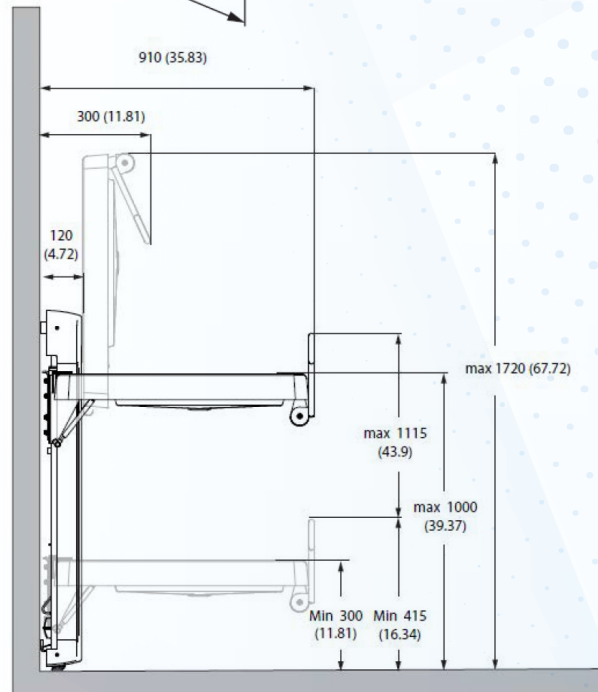

Pressalit 2000/2100 Adjustable Adult Changing Table

Go Beyond ADA. Take Abilities to the MAX!!!

- ✓ Product price and shipping discount when purchasing multiple units.
- ✓ Limited five year warranty.
- ✓ Exceptional service since 1993.
- ✓ Complete online pricing and quote requests.
- ✓ Adjusts from 12" to 39.5"
Table: 32.25" wide x 71" long
Projection from wall:
 - Folded: 9.5"
 - Unfolded: 34.5"
- ✓ Weight capacity: 385 lbs
- ✓ Delivery: 1-2 weeks
- ✓ Operates at 24v /1amp via 120v wall outlet.
- ✓ Integrated transformer and US 8' power cord included.
- ✓ Linak liquid tight actuator and control system.
- ✓ Noise level: 48 decibel. Whisper quiet.
- ✓ All components, including hand control, are sealed, waterproof.
- ✓ Also available in fixed height