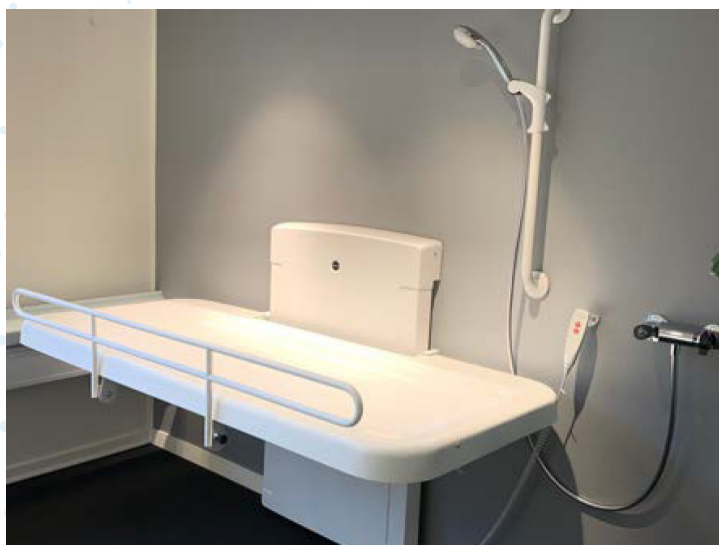

Pressalit 2000/2100 Adjustable Adult Changing Table

IDEAL INCONTINENCE / BATHING CARE

MODEL 2000

Mesh mattress cover
SKU: R8591218000
EAN: 5708590376127
Previous version: R8478

MODEL 2100

Coated canvas mattress
SKU: R8591418000
EAN: 5708590376134
Previous version: R8592418

Retrofit friendly.
Anchors to wood blocking, masonry or concrete.
Mounting hardware included.

Convenience & Accessibility

- ✓ Powered Adjustment, Wall Mounted, Folding
- ✓ Receiver tray captures fluids. Efficient comfort and safety for user AND caregiver.
- ✓ Powder-lacquered stainless steel frame.
- ✓ Pneumatic cylinders for easy folding.
- ✓ Suitable for use with hand-held shower. (Not intended for shallow bathing. Keep mattress in place while in use.)
- ✓ PVC (phthalate-free) pliable mattress.
Choose:
 - Machine-washable mesh cover. (Model 2000)
 - Coated canvas for easy wipe-ups. (Model 2100)
- ✓ Expected service life: 10 years (institutional use) with recommended maintenance.
- ✓ Accommodates anyone who can't use a toilet.
- ✓ Folds easily to maximize floor space.
- ✓ Comfortable, supple, removable mattress.
- ✓ Includes side rail, safety belt, wired hand control.

Pressalit 2000/2100 Adjustable Adult Changing Table

Go Beyond ADA. Take Abilities to the MAX!!!

- ✓ Product price and shipping discount when purchasing multiple units.
- ✓ Limited five year warranty.
- ✓ Exceptional service since 1993.
- ✓ Complete online pricing and quote requests.
- ✓ Adjusts from 12" to 39.5"
Table: 32.25" wide x 71" long
Projection from wall:
 - Folded: 9.5"
 - Unfolded: 34.5"
- ✓ Weight capacity: 385 lbs
- ✓ Delivery: 1-2 weeks
- ✓ Operates at 24v /1amp via 120v wall outlet.
- ✓ Integrated transformer and US 8' power cord included.
- ✓ Linak liquid tight actuator and control system.
- ✓ Noise level: 48 decibel. Whisper quiet.
- ✓ All components, including hand control, are sealed, waterproof.
- ✓ Also available in fixed height