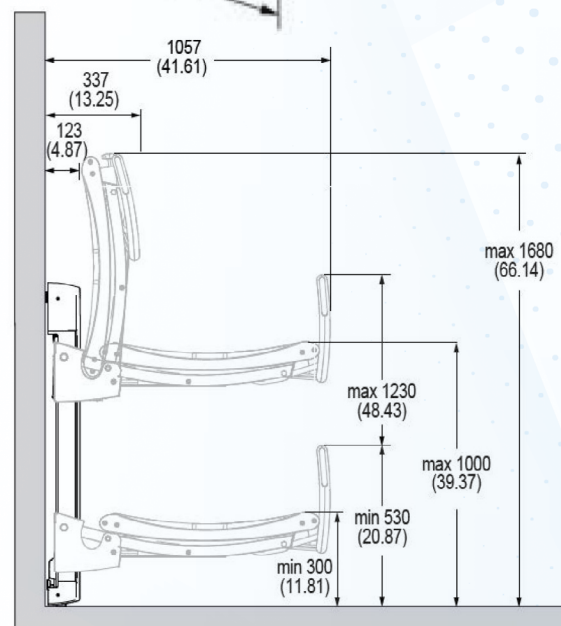

Previous version: R8516,
R8534

(special order – allow
4-6weeks for delivery)

Retrofit friendly.

Anchors to wood blocking, masonry or concrete.

Mounting hardware included.

Convenience & Accessibility

- ✓ More Features Than Any Other Changing Table
- ✓ Powered Adjustment, Wall Mounted, Folding
- ✓ Maximum comfort and safety for user AND caregiver.
- ✓ Newly improved folding mechanism with smoother, safer action.
- ✓ Heavy-duty aluminum frame. Pneumatic counter balance.
- ✓ Suitable for use with hand-held shower.
- ✓ Removable durable 3-piece polyurethane foam mattress.
- ✓ Powder-lacquered stainless steel mounting bracket and anchors.
- ✓ Expected service life: 10 years (institutional use) with recommended maintenance.
- ✓ Accommodates anyone who can't use a toilet.
- ✓ Soft, comfortable, removable mattress.
- ✓ Receiver tray captures fluids.
- ✓ Includes side rail, safety belt, wired hand control.

Pressalit 3000 Adjustable Child Changing Table

Go Beyond ADA. Take Abilities to the MAX!!!

- ✓ Product price and shipping discount when purchasing multiple units.
- ✓ Limited five year warranty.
- ✓ Exceptional service since 1993.
- ✓ Complete online pricing and quote requests.
- ✓ Table: 31" wide x 55.5" long
Projection from wall:
- Folded: 13.25" - Unfolded: 39"
- ✓ Adjusts from 12" to 39.5"
- ✓ Weight capacity: 500 lbs
- ✓ Delivery: 1-2 weeks (Graphite Gray);
4-6 weeks (Sapphire Blue: special order)
- ✓ Operates at 24v/1amp via 120v wall outlet.
- ✓ Integrated transformer and US 8' power cord included.
- ✓ Linak liquid tight actuator and control system.
- ✓ Noise level: 48 decibel. Whisper quiet.
- ✓ All components, including hand control, are sealed, waterproof.
- ✓ Also available in fixed height and child sizes.