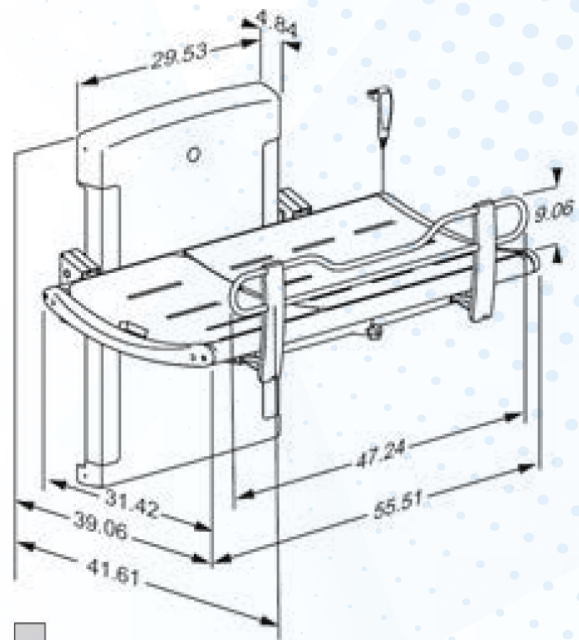

Previous version: R8516,
R8534

(special order – allow
4-6weeks for delivery)

Retrofit friendly.

Anchors to wood blocking, masonry or concrete.

Mounting hardware included.

Convenience & Accessibility

- ✓ More Features Than Any Other Changing Table
- ✓ Powered Adjustment, Wall Mounted, Folding
- ✓ Maximum comfort and safety for user AND caregiver.
- ✓ Newly improved folding mechanism with smoother, safer action.
- ✓ Heavy-duty aluminum frame. Pneumatic counter balance.
- ✓ Suitable for use with hand-held shower.
- ✓ Removable durable 3-piece polyurethane foam mattress.
- ✓ Powder-lacquered stainless steel mounting bracket and anchors.
- ✓ Expected service life: 10 years (institutional use) with recommended maintenance.
- ✓ Accommodates anyone who can't use a toilet.
- ✓ Soft, comfortable, removable mattress.
- ✓ Receiver tray captures fluids.
- ✓ Includes side rail, safety belt, wired hand control.

Pressalit 3000 Adjustable Child Changing Table

Go Beyond ADA. Take Abilities to the MAX!!!

- ✓ Product price and shipping discount when purchasing multiple units.
- ✓ Limited five year warranty.
- ✓ Exceptional service since 1993.
- ✓ Complete online pricing and quote requests.
- ✓ Table: 31" wide x 55.5" long
Projection from wall:
- Folded: 13.25" - Unfolded: 39"
- ✓ Adjusts from 12" to 39.5"
- ✓ Weight capacity: 500 lbs
- ✓ Delivery: 1-2 weeks (Graphite Gray);
4-6 weeks (Sapphire Blue: special order)
- ✓ Operates at 24v/1amp via 120v wall outlet.
- ✓ Integrated transformer and US 8' power cord included.
- ✓ Linak liquid tight actuator and control system.
- ✓ Noise level: 48 decibel. Whisper quiet.
- ✓ All components, including hand control, are sealed, waterproof.
- ✓ Also available in fixed height and child sizes.