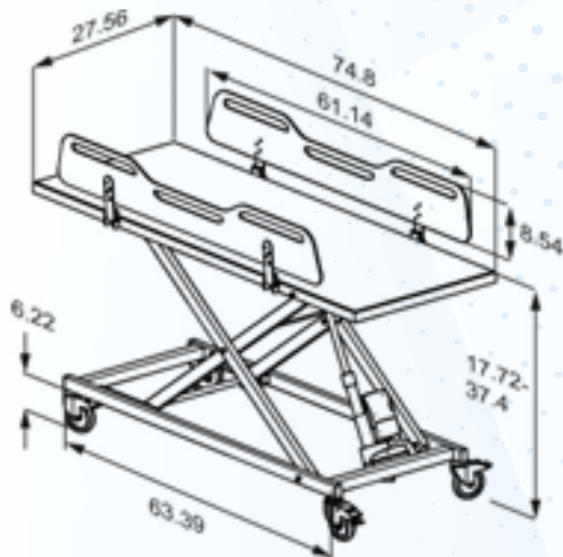

VersaMobile (MCT3) Hi/Low Mobile Changing Table

Go Beyond ADA. Take Abilities to the MAX!!!

- ✓ Product price and shipping discount when purchasing multiple units.
- ✓ Limited five year warranty.
- ✓ Exceptional service since 1993.
- ✓ Complete online pricing and quote requests.
- ✓ **2 SIZES** - Small: 66.93L x 27.6 W
Medium: 74.8"L x 27.6W)
- ✓ Lifting range: 19.7": from 7.7" to 37.4"
- ✓ Maximum user weight (MUM): 441 lbs.
Maximum load (SWL): 452 lbs.
(User weight + accessories)
- ✓ The maximum load is to be understood as the total safe working load of the product, including both the weight of the user, and the weight of the mattress
- ✓ This product has been tested statically with a load of 11301bs as the IEC60601-1 standard requires testing with a safety factor 2.5
- ✓ Operates at 24v/1 amp via 120v wall outlet.
- ✓ Integrated transformer and US 8' power cord included.
- ✓ Linak liquid tight actuator and control system.
- ✓ Noise level: 48 decibel. Whisper quiet. All components, including hand control, are sealed, waterproof, and UL listed.