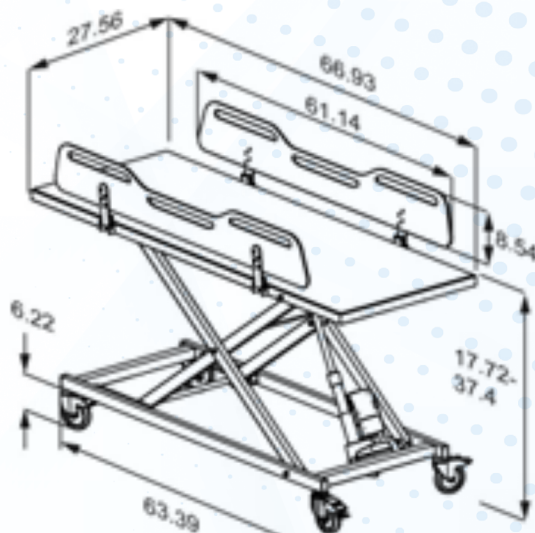

VersaMobile (MCT3) Hi/Low Mobile Changing Table

Go Beyond ADA. Take Abilities to the MAX!!!

- ✓ Product price and shipping discount when purchasing multiple units.
- ✓ Limited five year warranty.
- ✓ Exceptional service since 1993.
- ✓ Complete online pricing and quote requests.
- ✓ **2 SIZES** - Small: 66.93L x 27.6 W
Medium: 74.8"L x 27.6W)
- ✓ Lifting range: 19.7": from 7.7" to 37.4"
- ✓ Maximum user weight (MUM): 441 lbs.
Maximum load (SWL): 452 lbs.
(User weight + accessories)
- ✓ The maximum load is to be understood as the total safe working load of the product, including both the weight of the user, and the weight of the mattress
- ✓ This product has been tested statically with a load of 11301bs as the IEC60601-1 standard requires testing with a safety factor 2.5
- ✓ Operates at 24v/1 amp via 120v wall outlet.
- ✓ Integrated transformer and US 8' power cord included.
- ✓ Linak liquid tight actuator and control system.
- ✓ Noise level: 48 decibel. Whisper quiet. All components, including hand control, are sealed, waterproof, and UL listed.