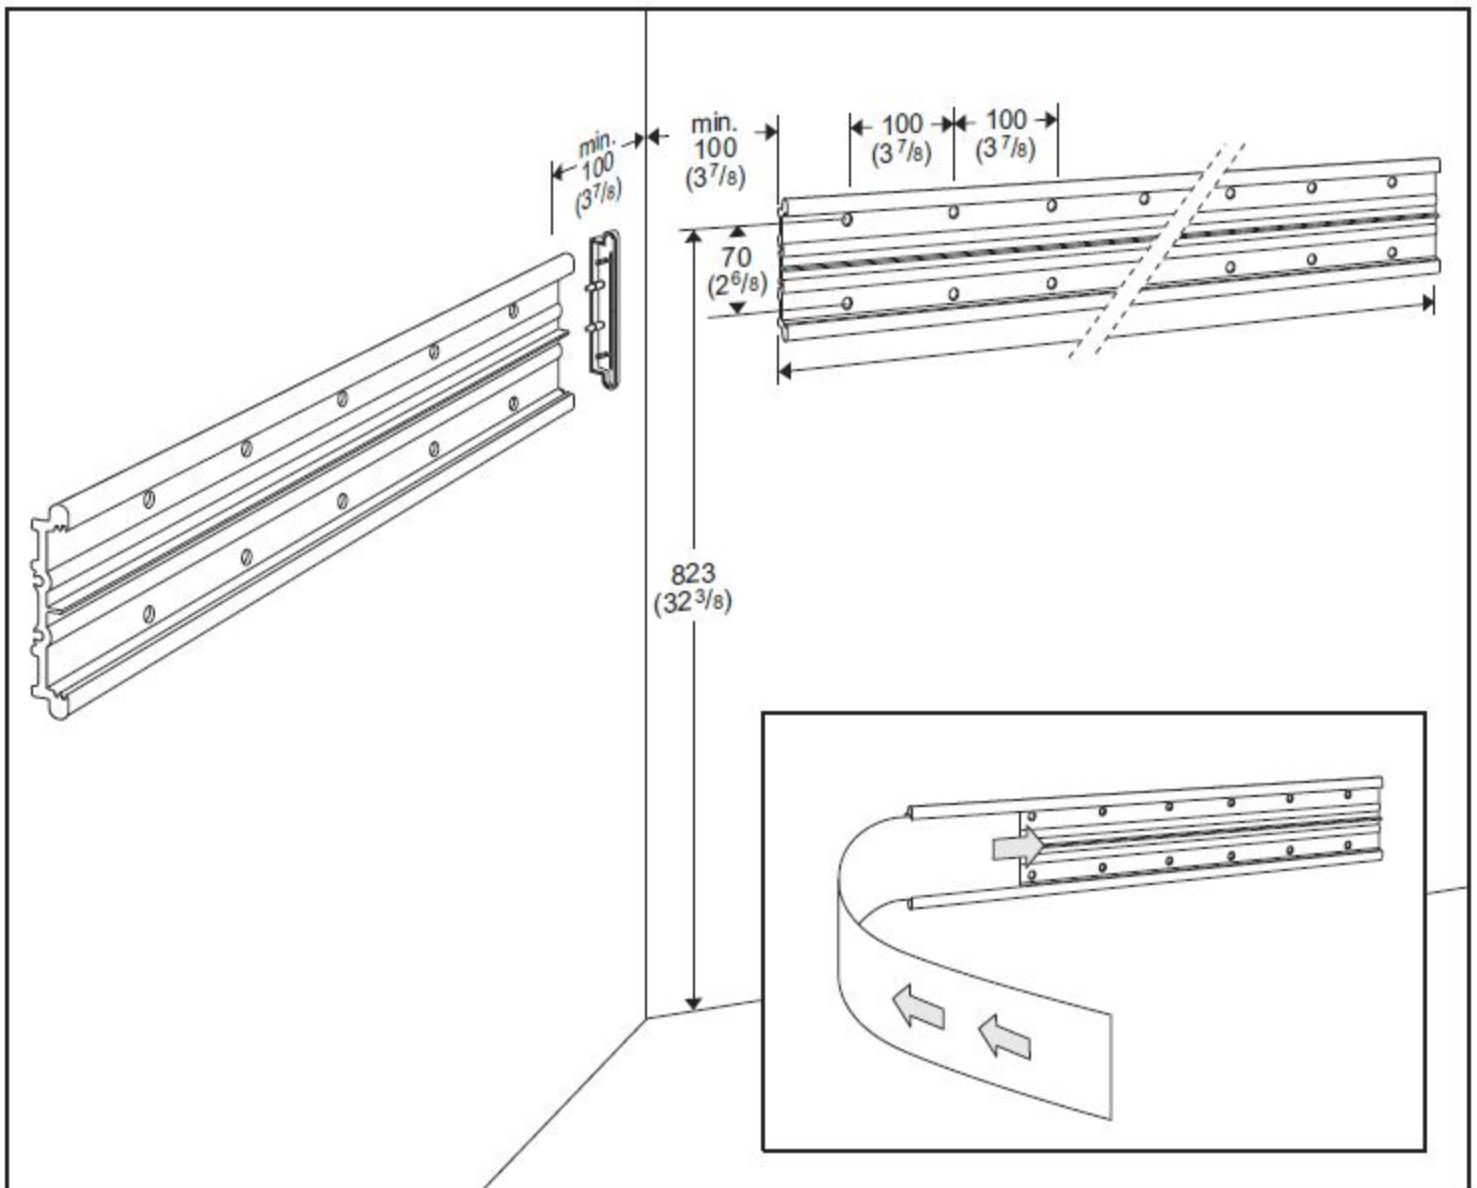

Pressalit Care Wall Track for Electric/Pneumatic Adjustable Sink Wall Track Installation Drawing

Call us at 800 577-1555 for installation support or technical assistance.

Subject to alteration without further notice.

Methods of Installation

	Brick walls (solid brick or hollow brick) >Mz12 or >Hz12	2"x1.5" studs, 22 mm (7/8") plywood or equivalent	2x12.5 mm (4/8") plasterboard or equivalent	Aerated concrete walls > G2	Concrete walls > B15
R9900-R9915	B	B	C	C	C
R3016/R3018	A ✓	A ✓	X	E	A ✓
RF016/RF018	A ✓	A ✓	X	E	A ✓
R3146/R3148	B	B	C	F	B
RF146/RF148	B	B	C	F	B
R4140/R4141/42	B	B	C	F	B
R4260/R4270/R4261/62/71/72	B ✓	B ✓	C	F	B ✓
R4360/R4361/62/71/72	B ✓	B ✓	C	F	B ✓
R5010/R5015/R7010	A ✓	A ✓	X	E	A ✓
R5140/R5145	B	B	C	F	B
R6010	B ✓	B ✓	C	F	B ✓
R7165/66/67/68	B	B	C	F	B
R7142/R7143/R7150/R7151	B	B	C	F	B
R7256/R7258	B	B	C	F	B
R4920/21/R4930/31	B ✓	B ✓	C	F	B ✓
R6240/41-61/R8245/46-66	B ✓	B ✓	C	F	B ✓
RT490/RT491/RT850-870	D ✓	D ✓	X	D ✓	D ✓
RT100-110/RT124-138	D ✓	D ✓	X	D ✓	D ✓
RT114-119/RT212-215	D ✓	D ✓	X	D ✓	D ✓