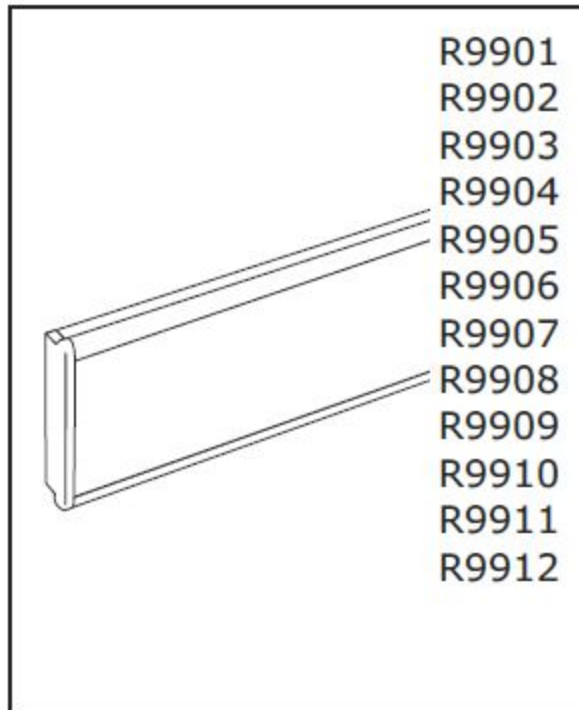

Pressalit Care Wall Track for Electric/Pneumatic Adjustable Sink Wall Track Installation Drawing

Call us at 800 577-1555 for installation support or technical assistance.

Subject to alteration without further notice.

Methods of Installation

	Brick walls (solid brick or hollow brick) >Mz12 or >Hz12	2"x1.5" studs, 22 mm (7/8") plywood or equivalent	2x12.5 mm (4/8") plasterboard or equivalent	Aerated concrete walls > G2	Concrete walls > B15
R9900-R9915	B	B	C	C	C
R3016/R3018	A ✓	A ✓	X	E	A ✓
RF016/RF018	A ✓	A ✓	X	E	A ✓
R3146/R3148	B	B	C	F	B
RF146/RF148	B	B	C	F	B
R4140/R4141/42	B	B	C	F	B
R4260/R4270/R4261/62/71/72	B ✓	B ✓	C	F	B ✓
R4360/R4361/62/71/72	B ✓	B ✓	C	F	B ✓
R5010/R5015/R7010	A ✓	A ✓	X	E	A ✓
R5140/R5145	B	B	C	F	B
R6010	B ✓	B ✓	C	F	B ✓
R7165/66/67/68	B	B	C	F	B
R7142/R7143/R7150/R7151	B	B	C	F	B
R7256/R7258	B	B	C	F	B
R4920/21/R4930/31	B ✓	B ✓	C	F	B ✓
R6240/41-61/R8245/46-66	B ✓	B ✓	C	F	B ✓
RT490/RT491/RT850-870	D ✓	D ✓	X	D ✓	D ✓
RT100-110/RT124-138	D ✓	D ✓	X	D ✓	D ✓
RT114-119/RT212-215	D ✓	D ✓	X	D ✓	D ✓