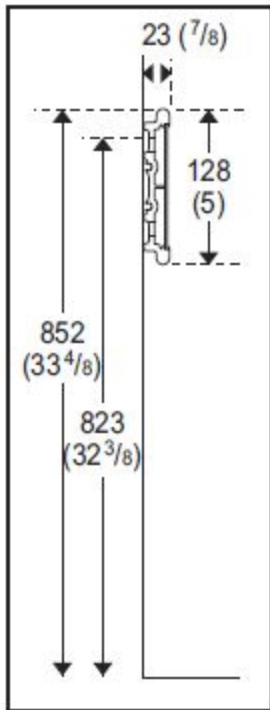

Pressalit Care Wall Track for Electric/Pneumatic Adjustable Sink Wall Track Installation Drawing

Call us at 800 577-1555 for installation support or technical assistance.

Subject to alteration without further notice.

Methods of Installation

	Brick walls (solid brick or hollow brick) >Mz12 or >Hz12	2"x1.5" studs, 22 mm (7/8") plywood or equivalent	2x12.5 mm (4/8") plasterboard or equivalent	Aerated concrete walls > G2	Concrete walls > B15
R9900-R9915	B	B	C	C	C
R3016/R3018	A ✓	A ✓	X	E	A ✓
RF016/RF018	A ✓	A ✓	X	E	A ✓
R3146/R3148	B	B	C	F	B
RF146/RF148	B	B	C	F	B
R4140/R4141/42	B	B	C	F	B
R4260/R4270/R4261/62/71/72	B ✓	B ✓	C	F	B ✓
R4360/R4361/62/71/72	B ✓	B ✓	C	F	B ✓
R5010/R5015/R7010	A ✓	A ✓	X	E	A ✓
R5140/R5145	B	B	C	F	B
R6010	B ✓	B ✓	C	F	B ✓
R7165/66/67/68	B	B	C	F	B
R7142/R7143/R7150/R7151	B	B	C	F	B
R7256/R7258	B	B	C	F	B
R4920/21/R4930/31	B ✓	B ✓	C	F	B ✓
R6240/41-61/R8245/46-66	B ✓	B ✓	C	F	B ✓
RT490/RT491/RT850-870	D ✓	D ✓	X	D ✓	D ✓
RT100-110/RT124-138	D ✓	D ✓	X	D ✓	D ✓
RT114-119/RT212-215	D ✓	D ✓	X	D ✓	D ✓